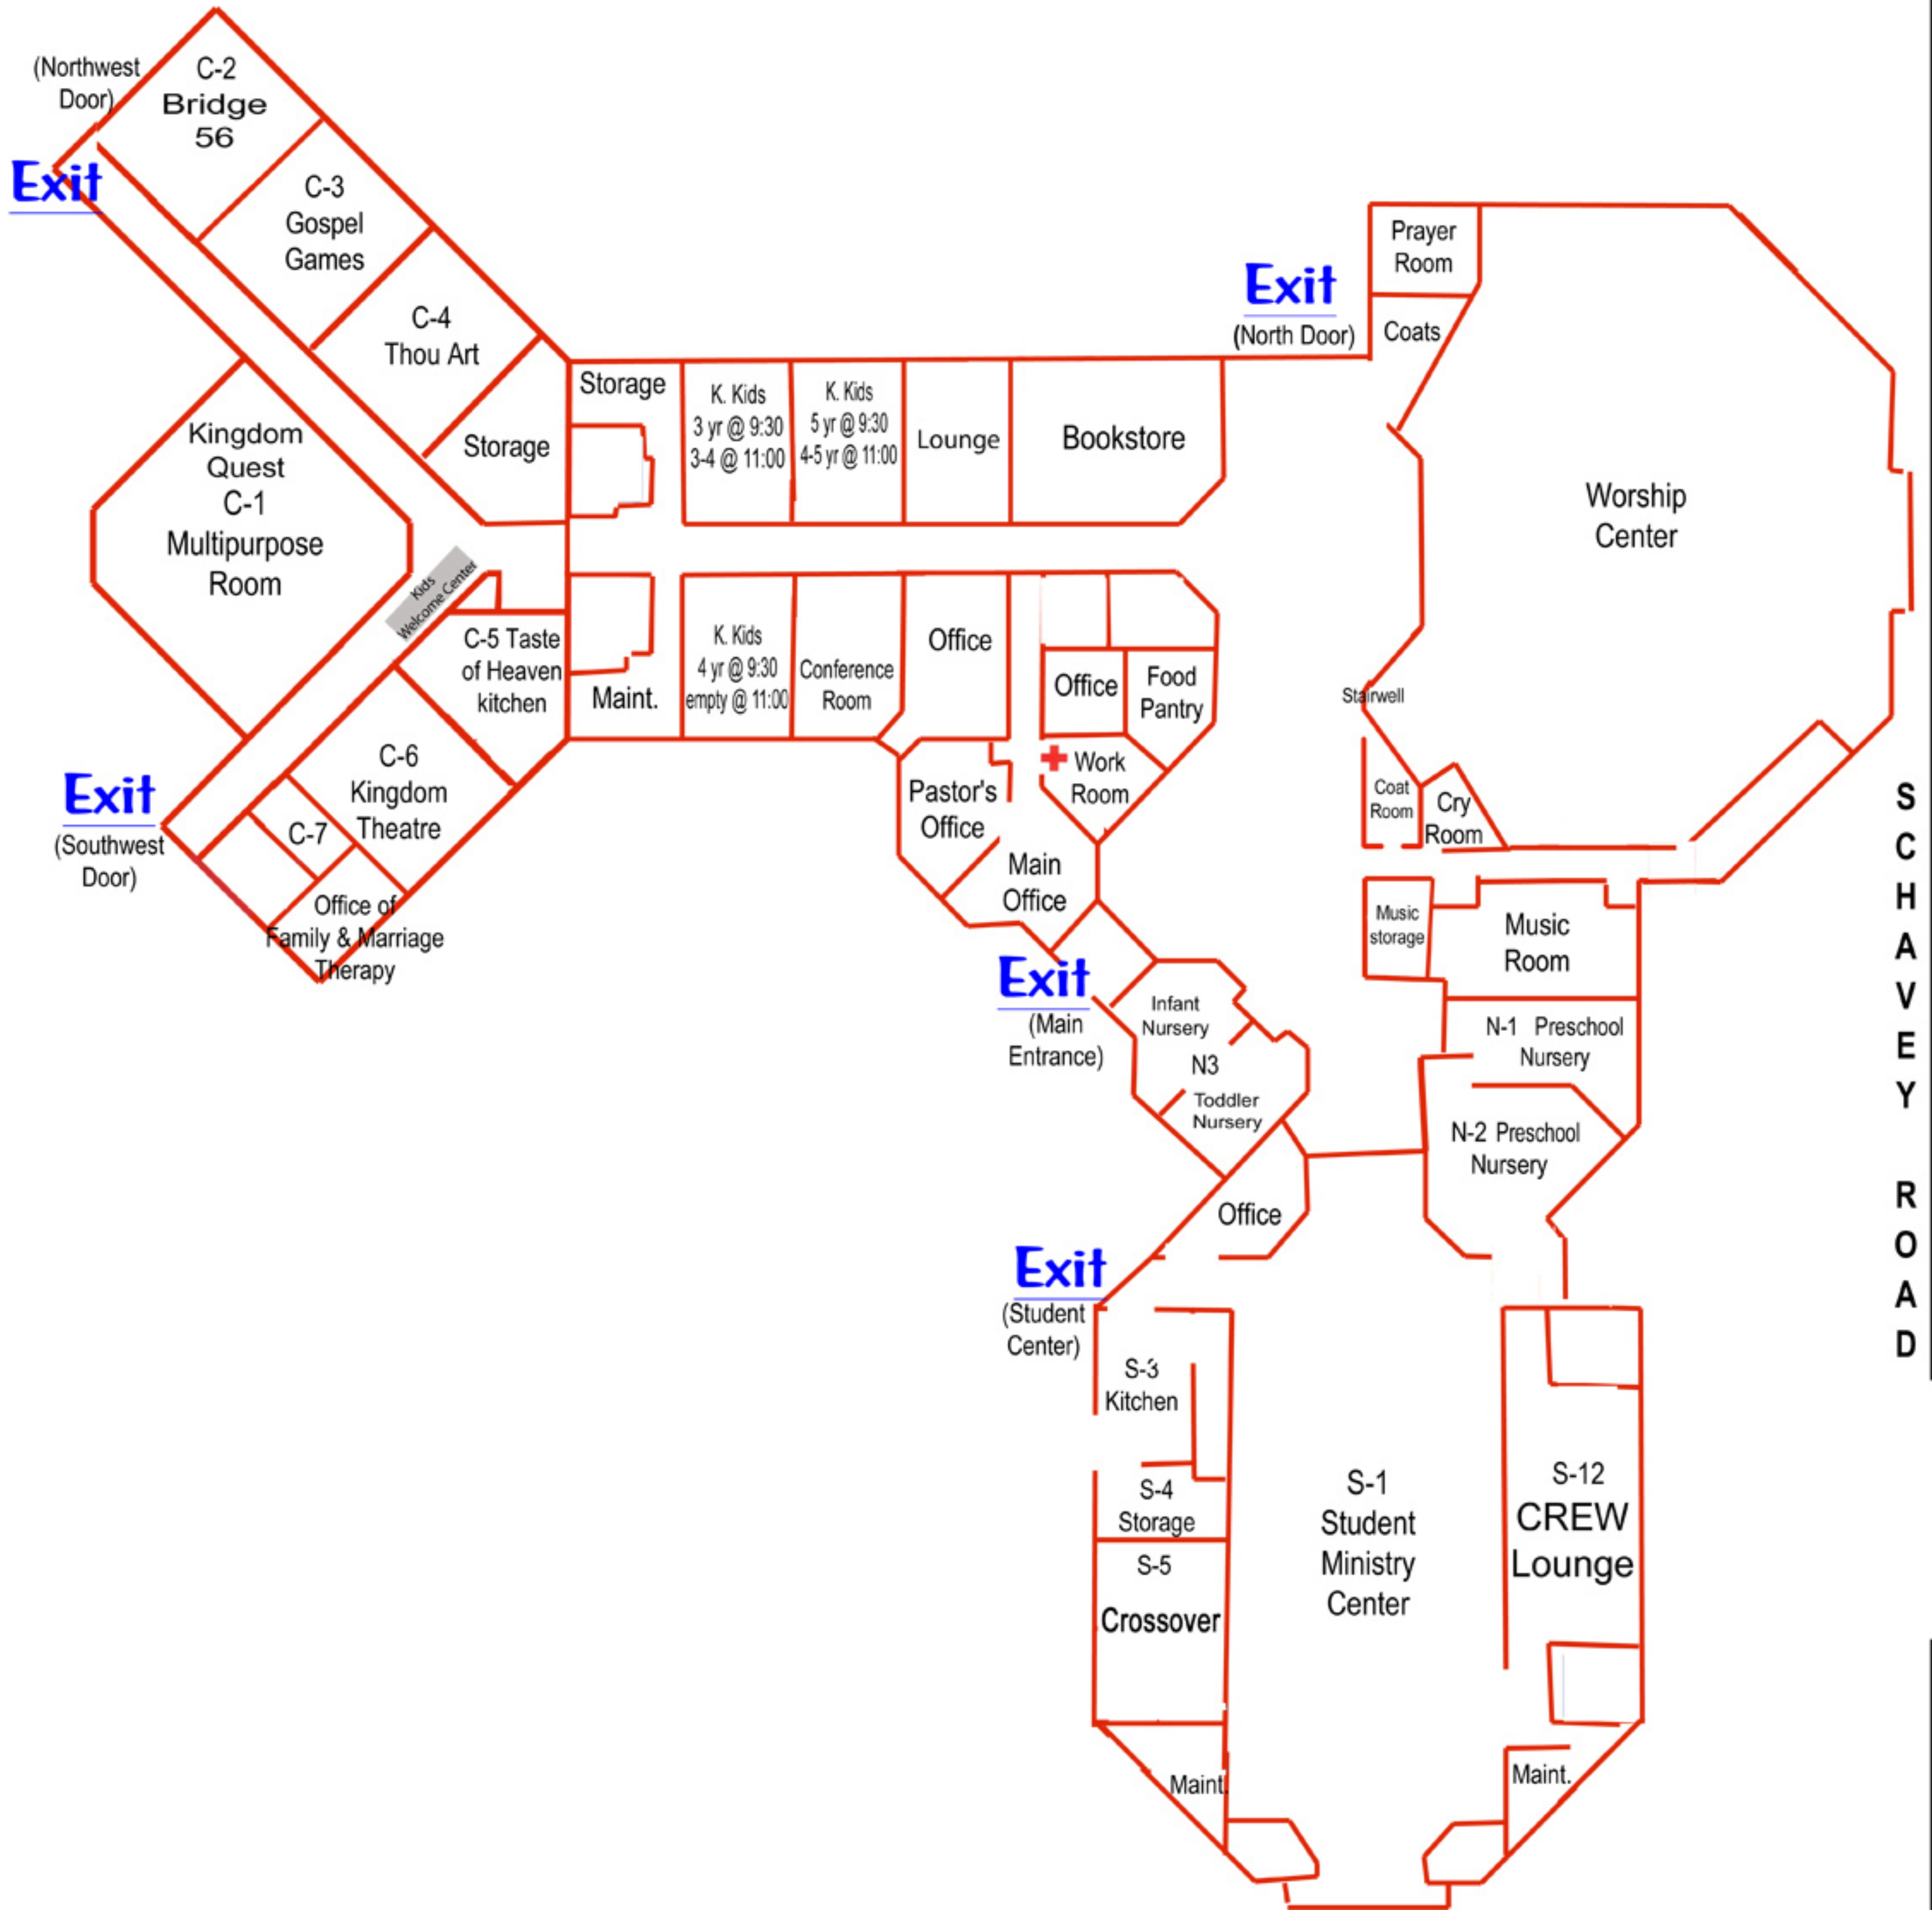

Sunday Morning Redeemer UMC

S
C
H
A
V
E
Y
R
O
A
D

CLARK ROAD