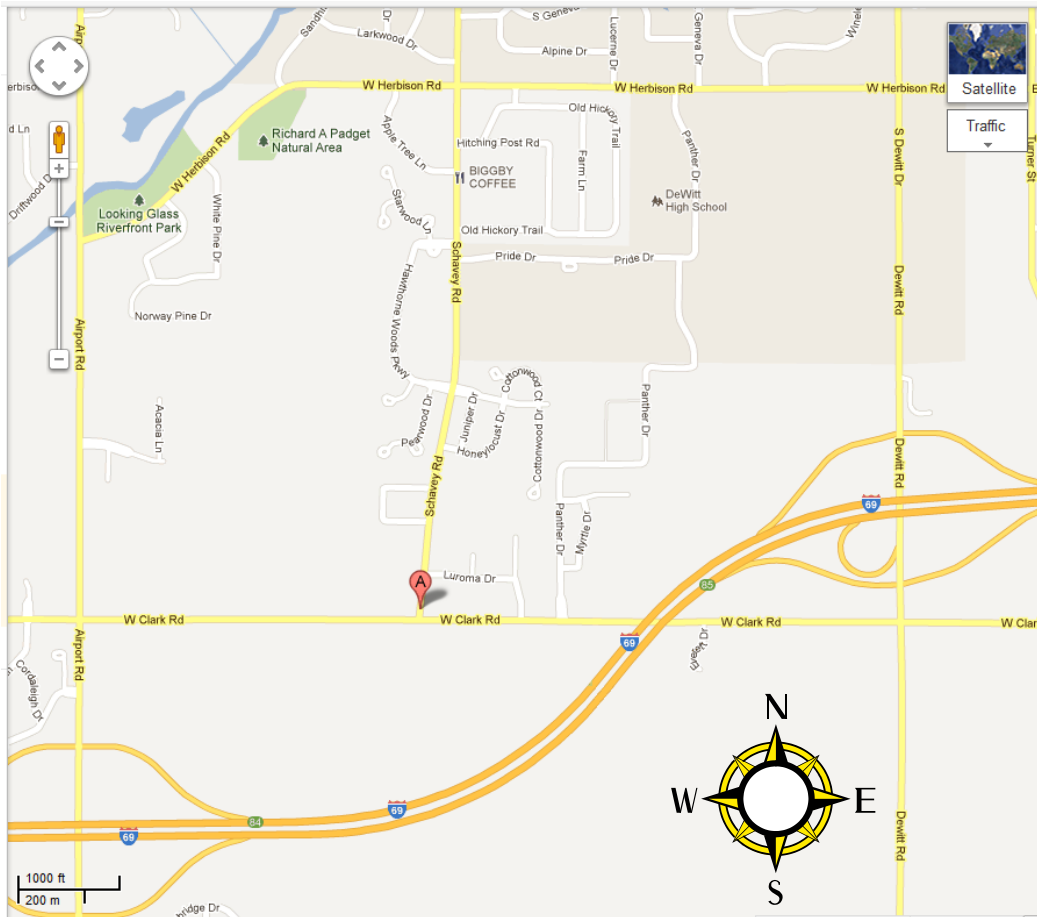

## Map and Directions

Redeemer United Methodist is located at the Northwest corner of Schavey and Clark Roads. Enter the parking lot from either Schavey Rd. or Clark Rd. The Southwest entrance to the building has a covered drive for dropping off/picking up close to the door. The building is barrier-free.

### From the North:

South on US-27 to westbound I-69. Take second DeWitt exit (Exit #85) to DeWitt Rd. From exit ramp, turn left (south) on DeWitt Rd., 1/4 mile, then right (west) on Clark Rd., 1 mile, to Schavey Rd.

### From the East:

West on I-69 to second DeWitt exit (Exit #85) to DeWitt Rd. From exit ramp, turn left (south) on DeWitt Rd., 1/4 mile, then right (west) on Clark Rd., 1 mile, to Schavey Rd.

From downtown Lansing: North on Larch St./N. East St./Business US-27 to Clark Rd. Left (west) on Clark Rd., 3 miles, to Schavey Rd.

**Redeemer Church • 13980 Schavey Road, DeWitt MI • [www.dewittredeemer.org](http://www.dewittredeemer.org) • 517.669.3430**